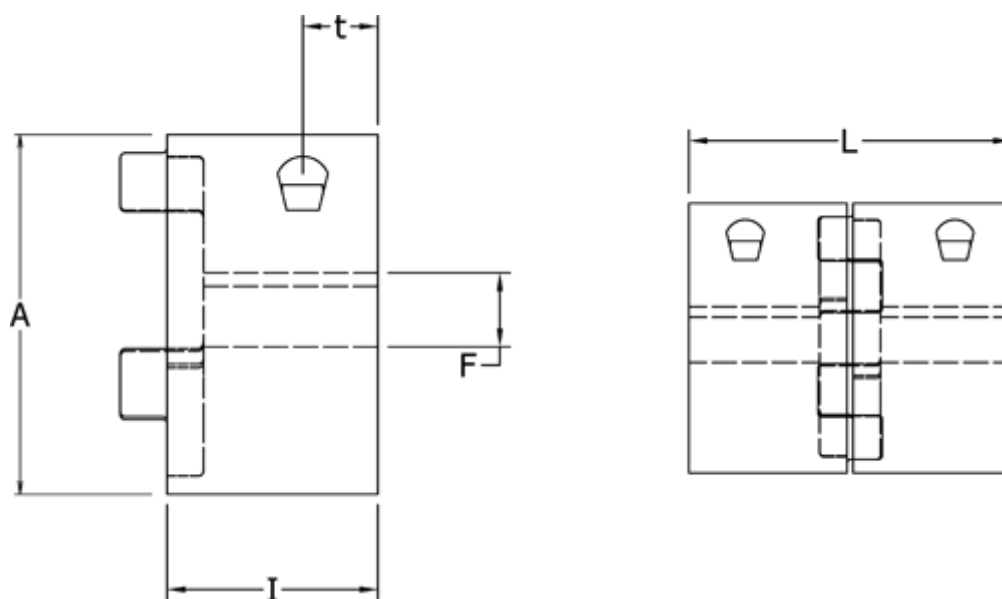

Data Sheet

Article number: 3335024M019

Description: Clamping Hub Klonex ES 24/28
ALU Aluminium, Bore 19H7 mm

Measures

A = 55
F = 19
I = 30
L = 78
t = 12.0